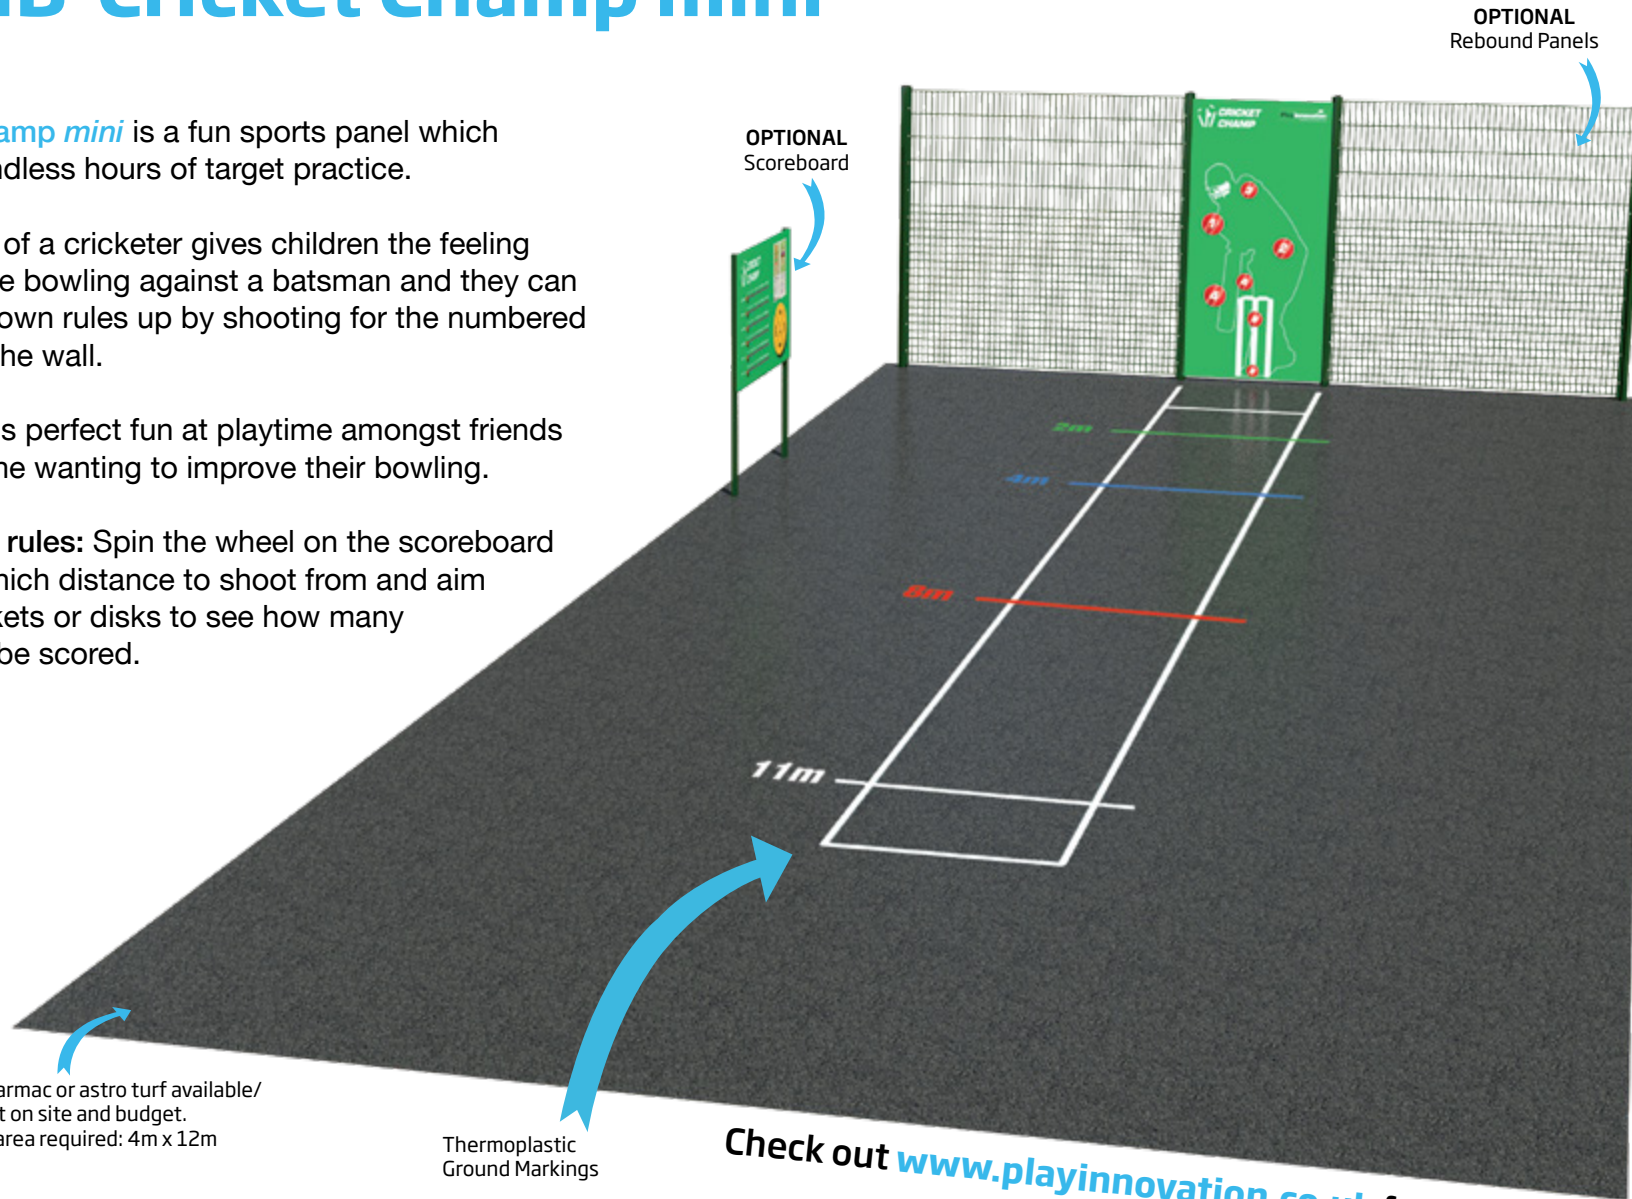

MCNB-Cricket Champ mini

Cricket Champ mini is a fun sports panel which provides endless hours of target practice.

The outline of a cricketer gives children the feeling that they are bowling against a batsman and they can make their own rules up by shooting for the numbered targets on the wall.

This game is perfect fun at playtime amongst friends or for anyone wanting to improve their bowling.

Quick start rules: Spin the wheel on the scoreboard to select which distance to shoot from and aim for the wickets or disks to see how many points can be scored.

Optional tarmac or astro turf available/
dependant on site and budget.
Minimum area required: 4m x 12m

Thermoplastic
Ground Markings

Check out www.playinnovation.co.uk for video clips!

MCNB-Cricket Champ mini

Optional Extras

Scoreboard

Rebound panels

Ground markings

Installation

Key Technical info

Available size options for Cricket Champ mini

- **MC-NB v1:** 1200mm wide x 2400mm high