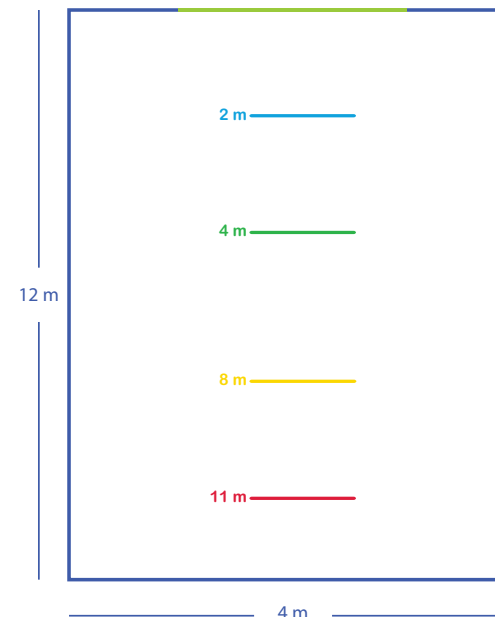

Optional Extras

Scoreboard

Rebound panels

Ground markings

Installation

Key Technical info

Available size options for Cricket Champ mini

- **MC-NB v1:** 1200mm wide x 2400mm high

Recommended minimum playing space: 4m x 12m

Materials: 19mm thick HDPE with a galvanised steel post structural system ready to be concreted into ground at minimum 750mm depth.

Call us now on 0203 409 5303 or email sales@playinnovation.co.uk for a quotation.