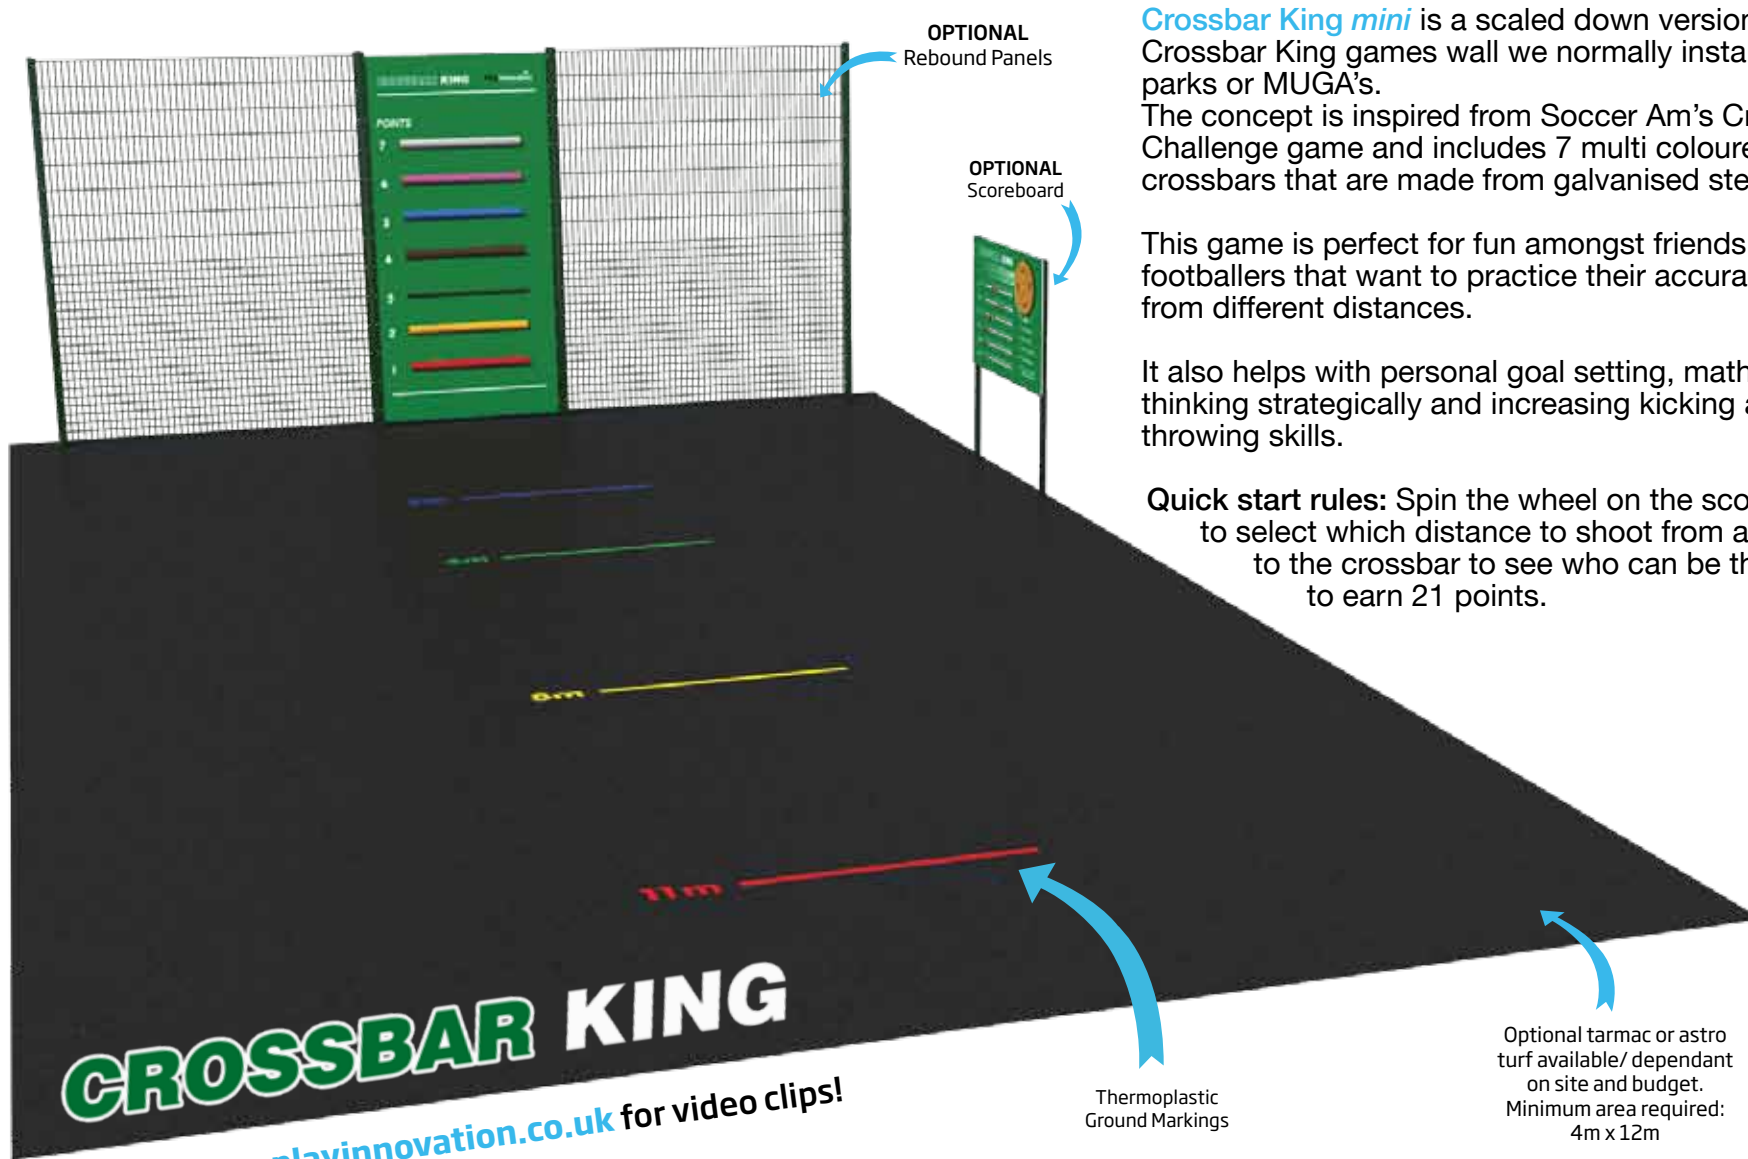

CBKNB01-Crossbar King mini

OPTIONAL
Rebound Panels

OPTIONAL
Scoreboard

Crossbar King mini is a scaled down version of the Crossbar King games wall we normally install in big parks or MUGA's. The concept is inspired from Soccer Am's Crossbar Challenge game and includes 7 multi coloured crossbars that are made from galvanised steel tubes.

Quick start rules: Spin the wheel on the scoreboard to select which distance to shoot from and aim to the crossbar to see who can be the first to earn 21 points.

Thermoplastic
Ground Markings

Optional tarmac or astro
turf available/ dependant
on site and budget.
Minimum area required:
4m x 12m

Check out www.playinnovation.co.uk for video clips!

CBKNB01-Crossbar King mini

Optional Extras

Scoreboard

Rebound panels

Ground markings

Installation

Key Technical info

Available size options for Crossbar King mini

- CBKGWmini v 01: 1500mm wide x 3000mm high
- CBKGWmini v 02: 1200mm wide x 2400mm high

Recommended minimum playing space: 4m x 12m

Materials: 19mm thick HDPE with a galvanised steel post structural system ready to be concreted into ground at minimum 750mm depth.