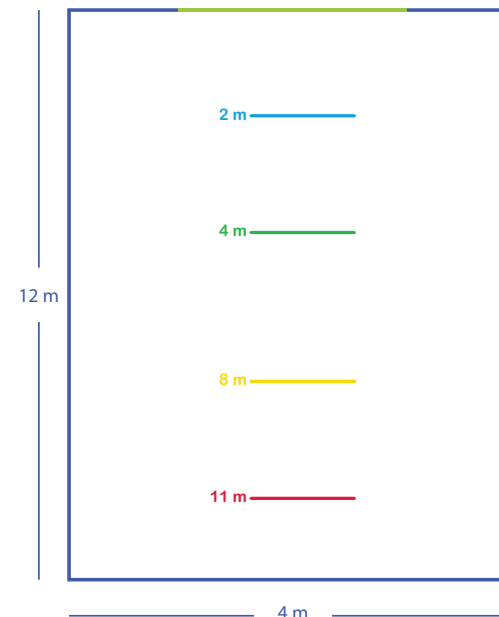

Call us now on 0208 838 8958 or email sales@playinnovation.co.uk for a quotation.